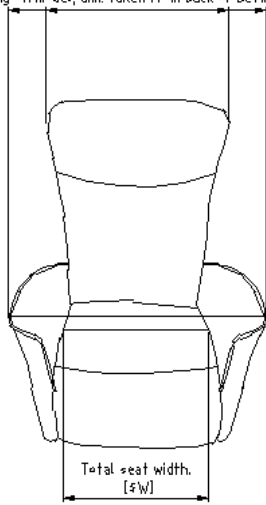

Article Card

Model 7604 - FEL / FM

Covers

Madras, Semianiline, Soleda, Anilux, Fabric

Body part		Elastic layer	
seat	Molded foam	flat spring	YES
back	Molded foam + HR 2808	topline spring	NO
arm	VP 4070		
headrest	Molded foam		
footstol			

Frame construction materials

solid wood	NO
cheapboard	NO
fiberboard	NO
plywood	YES
steal frame	YES

Colli 1

Manual	Handle inside and outside
Electric	Panel

Available functions

Manual headrest Height adj.	YES
Manual headrest angle adj.	YES
Electrical back angle adj.	YES
Automatic	YES
Manual	YES
Legget-E	NO
Legget-M	YES
Spring Gas	YES
Slide	NO
Lift-Up	NO

MEASUREMENTS:

All measurements can be different about 2-3 cm !

Total Width of chair. [W]
Depending on model, dim. taken from back or between arms.

Measurement on EB

Size	Width [W]	Height [H]	Depth [D]	Seat depth [SD]	Seat height [SH]	Seat Width [SW]	Lie area
	[cm]	[cm]	[cm]	[cm]	[cm]	[cm]	[m ²]
7604 SFM	75	102/111	84	50	44	46	
7604 MFM	75	104/113	84	50	46	46	
7604 LFM	79	110/119	87	53	48	50	