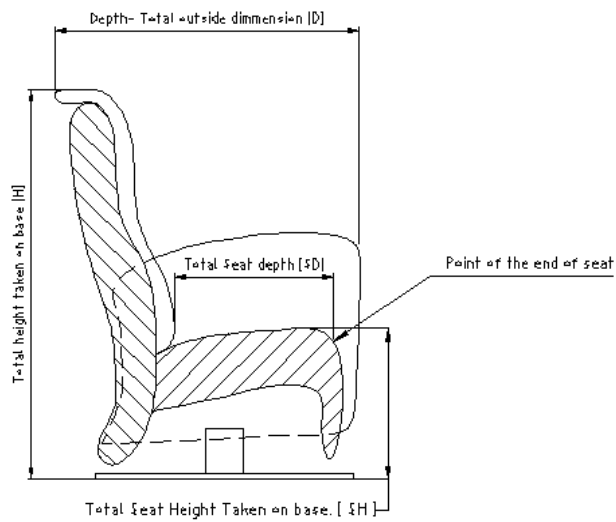

Frame construction materials

solid wood	NO
cheapboard	NO
fiberboard	NO
plywood	YES
steal frame	YES

Colli 1

Manual	Handle inside and outside
Electric	Panel

Available functions

Manual headrest Height adj.	YES
Manual headrest angle adj.	YES
Electrical back angle adj.	YES
Automatic	YES
Manual	YES
Legget-E	NO
Legget-M	YES
Spring Gas	YES
Slide	NO
Lift-Up	NO

MEASUREMENTS:

All measurements can be different about 2-3 cm !

Total Width of chair. [W]
Depending on model, dim. taken from back or between arms.

Measurement on EB

Size	Width [W]	Height [H]	Depth [D]	Seat depth [SD]	Seat height [SH]	Seat Width [SW]	Lie area
	[cm]	[cm]	[cm]	[cm]	[cm]	[cm]	[m ²]
7604 SFM	75	102/111	84	50	44	46	
7604 MFM	75	104/113	84	50	46	46	
7604 LFM	79	110/119	87	53	48	50	

Size	Weight netto	Weight brutto	Volume netto	Volume brutto	Bedclothes Box
	[kg]	[kg]	[m ³]	[m ³]	[m ³]
7604 SFM	32	34,2	0,64	0,69	-
7604 MFM	33	35,3	0,66	0,70	
7604 LFM	35	37,5	0,76	0,81	

09.08.2019