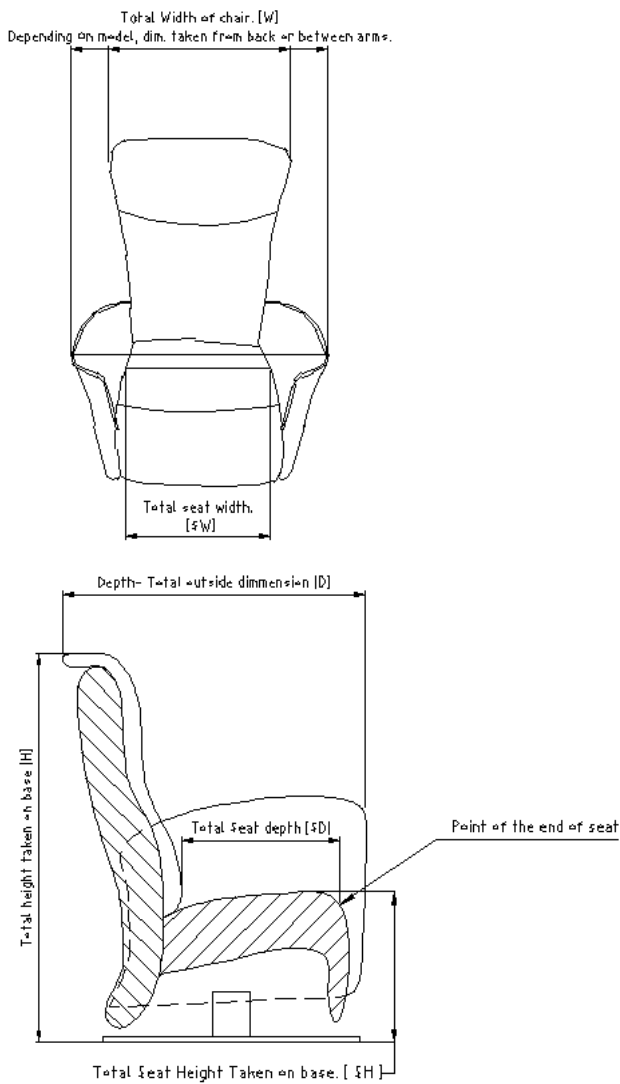

### Covers

Madras, Semianiline, Soleda, Anilux, Fabric

Body part		Elastic layer	
seat	HR 3532 + VP 4070	flat spring	NO
back	HR 3532 + HR 2808 + VP 1830	topline spring	YES
arm	VP 2542 + VP 1830		
headrest			
footstol			

### Frame construction materials

solid wood	NO
cheapboard	NO
fiberboard	NO
plywood	YES
steal frame	YES

Colli 1

Manual	Button
Electric	Panel

## MEASUREMENTS:

All measurements can be different about 2-3 cm !

Legs	Size	Height [H]	Seat height
TS / TSS	S	113	48
	M	117	50
	L	120	52
DISC BASE WOODEN / METAL	S	111	46
	M	115	48
	L	118	50
NTB	S	113	48
	M	117	50
	L	120	52
WOOD STAR	S	111	46
	M	115	48
	L	117	49
EB / EBS	S	111	46
	M	115	48
	L	118	50

Measurement on Elegant Base

Size	Width [W]	Height [H]	Depth [D]	Seat depth [SD]	Seat height [SH]	Seat Width [SW]	Lie area
	[cm]	[cm]	[cm]	[cm]	[cm]	[cm]	[m <sup>2</sup> ]
7054 SFEL	74	111	84	49	46	52	
7054 MFEL	74	115	84	49	48	52	
7054 LFEL	78	118	87	51	50	56	