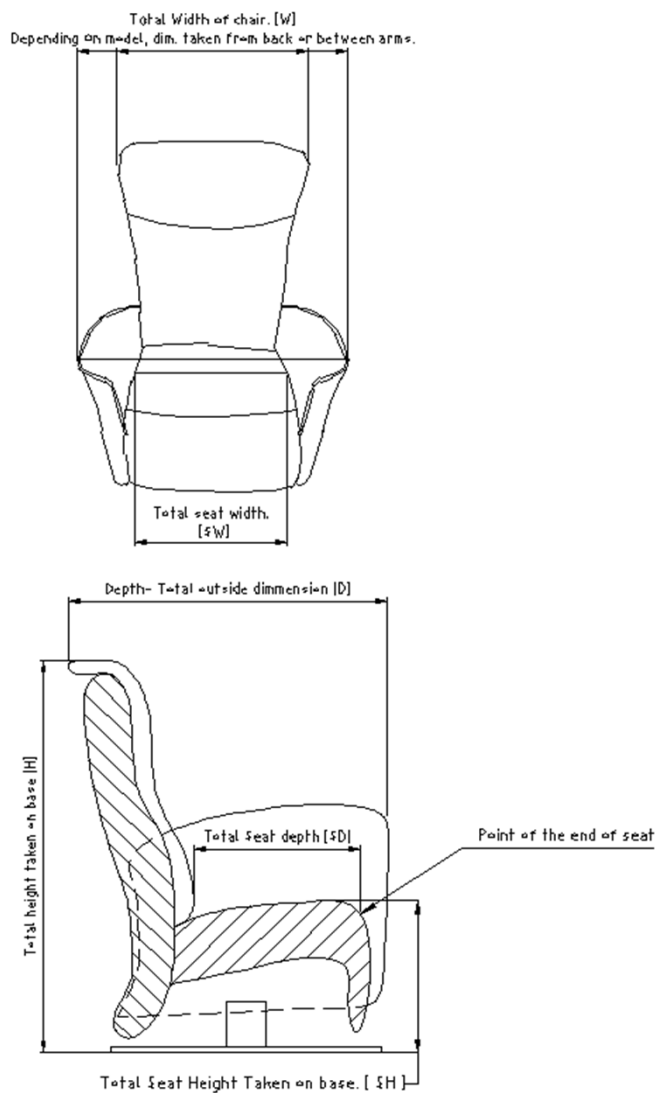

## Article Card

**Model**

4929

**Covers**

Madras, Semianiline, Nature, Toledo, Fabric

Body part	Foam	Elastic layer	
seat	HR 3038	flat spring	NO
back	Cold Foam + HR 2618	bonell spring	NO
arm	VP 2542 + VP 1830	topline spring	YES
headrest		Nosag Springs	YES
footstol			

**Frame construction materials**

solid wood	NO
cheapboard	NO
fiberboard	YES
plywood	YES
steal frame	YES

Colli 1

Manual	-
Electric	PILOT

**Available functions**

Manual headrest Height adj.	NO
Manual headrest angle adj.	YES
Electrical back angle adj.	YES
Automatic	YES
Manual	YES
Legget-E	NO
Legget-M	NO
Spring Gas	YES
Slide	NO
Lift-Up	YES

## MEASUREMENTS:

All measurements can be different about 2-3 cm !

Size	Width [W]	Height [H]	Depth [D]	Seat depth [SD]	Seat height [SH]	Seat Width [SW]	Lie area
	[cm]	[cm]	[cm]	[cm]	[cm]	[cm]	[m2]
4929 S	76	109	82	48	43	48	
4929 M	76	113	83	49	46	48	
4929 L	82	116	85	51	48	54	

Size	Weight netto	Weight brutto	Volume netto	Volume brutto	Bedclothes Box
	[kg]	[kg]	[m <sup>3</sup> ]	[m <sup>3</sup> ]	[m3]
4929 S			0,66	0,70	-
4929 M			0,67	0,72	
4929 L			0,79	0,85	