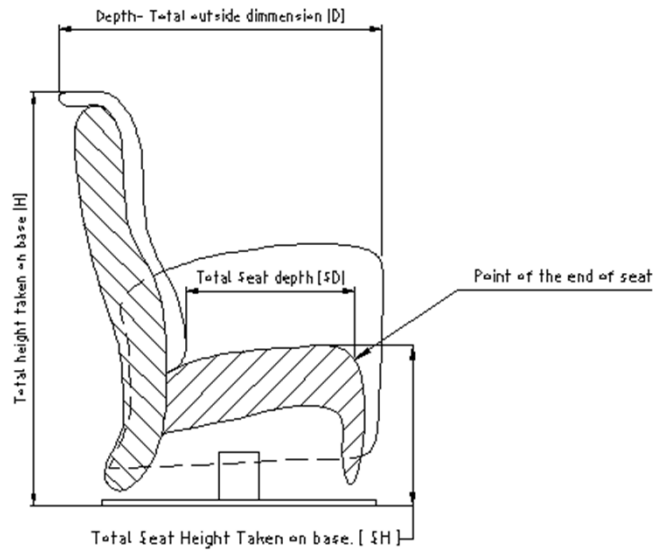

Frame construction materials	
solid wood	YES
cheapboard	NO
fiberboard	YES
plywood	YES
steal frame	YES

Colli 1

Manual	
Electric	Pilot

Available functions	
Manual headrest Height adj.	NO
Manual headrest angle adj.	YES
Electrical back angle adj.	YES
Automatic	YES
Manual	NO
Legget-E	YES
Legget-M	NO
Spring Gas	YES
Slide	NO
Lift-Up	YES

MEASUREMENTS:

All measurements can be different about 2-3 cm !

Total Width of chair. [W]
Depending on model, dim. taken from back or between arms.

Size	Width [W]	Height [H]	Depth [D]	Seat depth [SD]	Seat height [SH]	Seat Width [SW]	Lie area
	[cm]	[cm]	[cm]	[cm]	[cm]	[cm]	[m2]
4432 S	79	103	84	52	44	51	
4432 M	79	110	85	53	46	51	
4432 L	82	117	87	56	49	54	

Size	Weight netto	Weight brutto	Volume netto	Volume brutto	Bedclothes Box
	[kg]	[kg]	[m ³]	[m ³]	[m3]
4432 S			0,68	0,73	-
4432 M			0,74	0,79	
4432 L			0,79	0,85	

2016-09-23