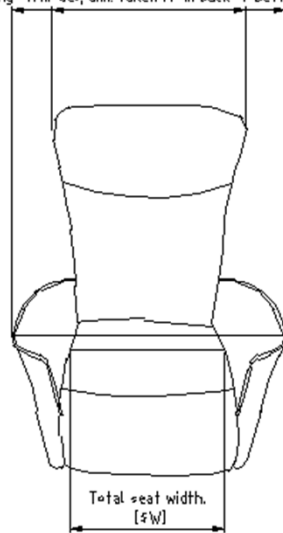

Article Card

Model 4432

Covers Madras, Semianiline, Nature, Toledo, Fabric

Body part	Foam	Elastic layer	
seat	pocket springs + HR 3038 + HR 3532	flat spring	NO
back	HR 2618 + VP 2542	bonell spring	NO
arm	VP 2542	topline spring	NO
headrest		Nosag Springs	YES
footstol			

Frame construction materials	
solid wood	YES
cheapboard	NO
fiberboard	YES
plywood	YES
steal frame	YES

Colli 1

Manual	
Electric	Pilot

Available functions	
Manual headrest Height adj.	NO
Manual headrest angle adj.	YES
Electrical back angle adj.	YES
Automatic	YES
Manual	NO
Legget-E	YES
Legget-M	NO
Spring Gas	YES
Slide	NO
Lift-Up	YES

MEASUREMENTS:

All measurements can be different about 2-3 cm !

Total Width of chair. [W]
Depending on model, dim. taken from back or between arms.

Size	Width [W]	Height [H]	Depth [D]	Seat depth [SD]	Seat height [SH]	Seat Width [SW]	Lie area
	[cm]	[cm]	[cm]	[cm]	[cm]	[cm]	[m2]
4432 S	79	103	84	52	44	51	
4432 M	79	110	85	53	46	51	
4432 L	82	117	87	56	49	54	

Size	Weight netto	Weight brutto	Volume netto	Volume brutto	Bedclothes Box
	[kg]	[kg]	[m ³]	[m ³]	[m3]
4432 S			0,68	0,73	-
4432 M			0,74	0,79	
4432 L			0,79	0,85	

2016-09-23