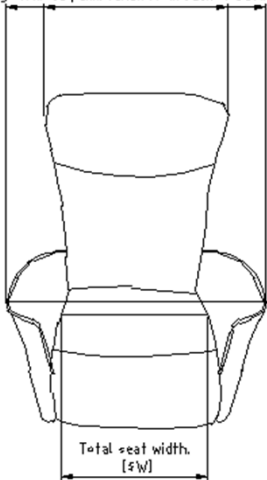

Article Card

Model 5059

Covers Madras, Semianiline, Nature, Toledo, Fabric

Body part	Foam	Elastic layer	
seat	HR 3532 + VP 4070	flat spring	NO
back	Cold Foam + VP 1830	bonell spring	NO
arm	VP 4070 + VP 1830	topline spring	NO
headrest	VP 1830	Nosag Springs	YES
footstol			

Frame construction materials

solid wood	YES
cheapboard	NO
fiberboard	YES
plywood	YES
steal frame	YES

Available functions

Manual headrest Height adj.	NO
Manual headrest angle adj.	YES
Electrical back angle adj.	YES
Automatic	NO
Manual	NO
Legget-E	YES
Legget-M	YES
Spring Gas	YES
Slide	NO
Lift-Up	NO

Colli 1

MEASUREMENTS:

All measurements can be different about 2-3 cm !

Total Width of chair. [W]
Depending on model, dim. taken from back of between arms.

Size	Height [H]	Seat height [SH]
	[cm]	[cm]
DISC BASE WOODEN / METAL	S	110
	M	115
	L	118
MASIVE	S	114
	M	117,5
	L	120,5
ELEGANT	S	110
	M	115
	L	118

Dimensions on Elegant

Size	Width [W]	Height [H]	Depth [D]	Seat depth [SD]	Seat height [SH]	Seat Width [SW]	Lie area
	[cm]	[cm]	[cm]	[cm]	[cm]	[cm]	[m2]
5059 S	73	110	78	51	45	48	
5059 M	73	115	78	51	47	48	
5059 L	77	118	80	53	49	52	