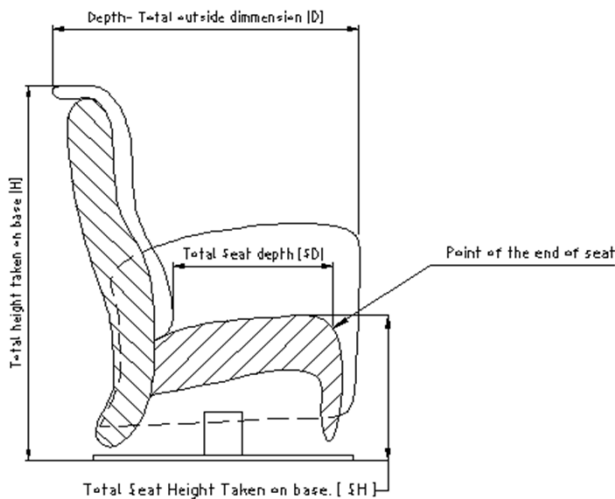

Colli 1

MEASUREMENTS:

All measurements can be different about 2-3 cm !

Total Width of chair. [W]
Depending on model, dim. taken from back of between arms.

Size	Height [H]	Seat height [SH]
	[cm]	[cm]
DISC BASE WOODEN / METAL	S	110
	M	115
	L	118
MASIVE	S	114
	M	117,5
	L	120,5
ELEGANT	S	110
	M	115
	L	118

Dimensions on Elegant

Size	Width [W]	Height [H]	Depth [D]	Seat depth [SD]	Seat height [SH]	Seat Width [SW]	Lie area
	[cm]	[cm]	[cm]	[cm]	[cm]	[cm]	[m2]
5059 S	73	110	78	51	45	48	
5059 M	73	115	78	51	47	48	
5059 L	77	118	80	53	49	52	

Size	Weight netto	Weight brutto	Volume netto	Volume brutto	Bedclothes Box
	[kg]	[kg]	[m ³]	[m ³]	[m3]
5059 S			0,74	0,79	-
5059 M			0,69	0,74	
5059 L			0,78	0,83	

2015-02-02

S, M - po seri zero