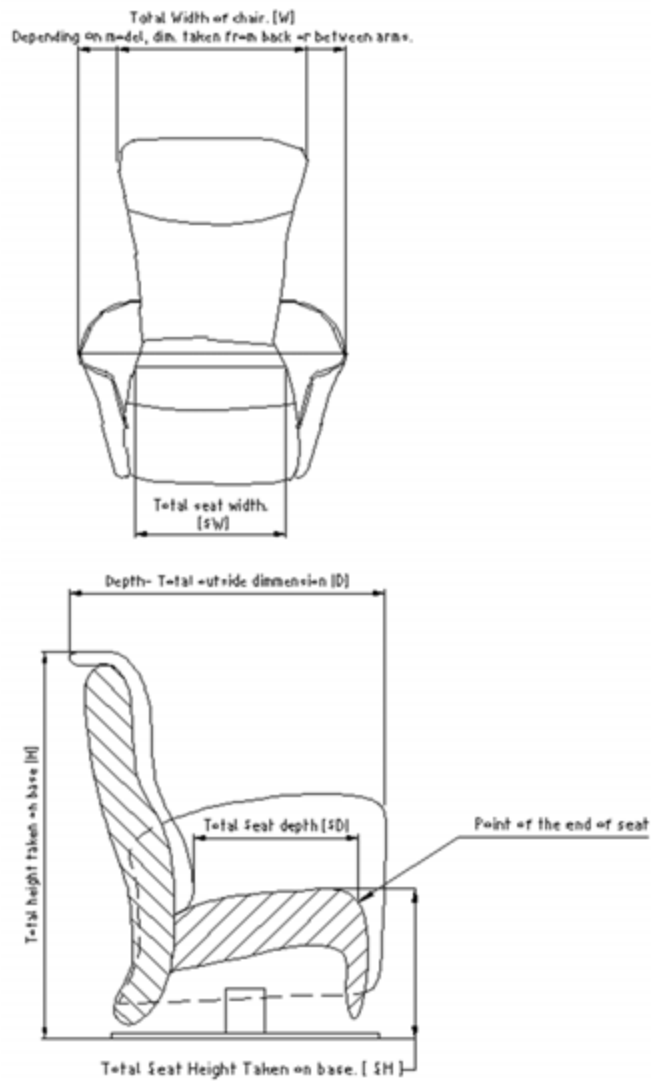

Article Card

Model

4529

Covers

Madras, Semianiline, Nature, Toledo, Fabric

Body part	Foam	Elastic layer	
seat	HR 3038	flat spring	NO
back	Cold Foam + HR 2618	bonell spring	NO
arm	VP 2542 + VP 1830	topline spring	NO
headrest		Nosag Springs	YES
footstol			

Frame construction materials

solid wood	NO
cheapboard	NO
fiberboard	YES
plywood	YES
steal frame	YES

Available functions

Manual headrest Height adj.	NO
Manual headrest angle adj.	YES
Electrical back angle adj.	YES
Automatic	NO
Manual	NO
Legget-E	YES
Legget-M	YES
Spring Gas	NO
Slide	NO
Lift-Up	NO

Colli 1

MEASUREMENTS:

All measurements can be different about 2-3 cm !

Dimensions on Tube space

Size	Width [W]	Height [H]	Depth [D]	Seat depth [SD]	Seat height [SH]	Seat Width [SW]	Lie area
	[cm]	[cm]	[cm]	[cm]	[cm]	[cm]	[m ²]
4529 S	77	114	79	49	50	49	
4529 M	77	119	79	50	52	49	
4529 L	81	123	82	52	54	52	

Size	Weight netto	Weight brutto	Volume netto	Volume brutto	Bedclothes Box
	[kg]	[kg]	[m ³]	[m ³]	[m ³]
4529 S			0,69	0,74	-
4529 M			0,72	0,77	
4529 L			0,82	0,87	

2015-01-12