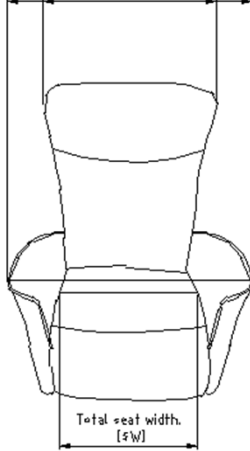

Article Card

Model	5031
--------------	------

Covers	Madras, Semianiline, Soleda, Nature, Fabric
---------------	---

Body part	Foam	Elastic layer	
seat	HR 3532 + VP 4070	flat spring	NO
back	Cold Foam + HR 3532	bonell spring	NO
arm	VP 2542	topline spring	NO
headrest		Nosag Springs	YES
footstol			

Frame construction materials	
solid wood	NO
cheapboard	NO
fiberboard	YES
plywood	YES
steal frame	YES

Available functions	
Manual headrest Height adj.	NO
Manual headrest angle adj.	YES
Electrical back angle adj.	YES
Automatic	YES
Manual	YES
Legget-E	NO
Legget-M	YES
Spring Gas	YES
Slide	NO
Lift-Up	YES

Colli	1
-------	---

MEASUREMENTS:

All measurements can be different about 2-3 cm !

Total width of chair. [W]
Depending on model, dim. taken from back or between arms.

	Size	Height [H]	Seat height [SH]
		[cm]	[cm]
ELEGANT	S	107	45
	M	109	47
	L	111	49
DISC BASE WOODEN / METAL	S	107	45
	M	109	47
	L	111	49
MASSIVE / RING	S	111	49
	M	111,5	49,5
	L	113,5	51,5

Dimension on Elegant

Size	Width [W]	Height [H]	Depth [D]	Seat depth [SD]	Seat height [SH]	Seat Width [SW]	Lie area
	[cm]	[cm]	[cm]	[cm]	[cm]	[cm]	[m ²]
5031 S	85	107/114	81	52	45	49	
5031 M	85	109/116	81	52	47	49	
5031 L	89	111/118	83	54	49	53	