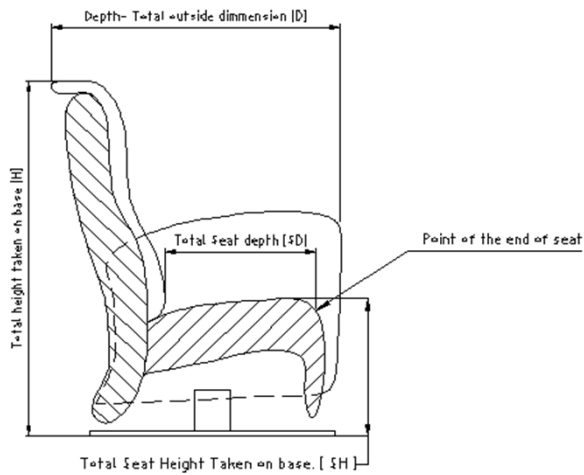

Colli	1
-------	---

MEASUREMENTS:

All measurements can be different about 2-3 cm !

Total width of chair. [W]
Depending on model, dim. taken from back or between arms.

	Size	Height [H]	Seat height [SH]
		[cm]	[cm]
ELEGANT	S	107	45
	M	109	47
	L	111	49
DISC BASE WOODEN / METAL	S	107	45
	M	109	47
	L	111	49
MASSIVE / RING	S	111	49
	M	111,5	49,5
	L	113,5	51,5

Dimension on Elegant

Size	Width [W]	Height [H]	Depth [D]	Seat depth [SD]	Seat height [SH]	Seat Width [SW]	Lie area
	[cm]	[cm]	[cm]	[cm]	[cm]	[cm]	[m ²]
5031 S	85	107/114	81	52	45	49	
5031 M	85	109/116	81	52	47	49	
5031 L	89	111/118	83	54	49	53	

Size	Weight netto	Weight brutto	Volume netto	Volume brutto	Bedclothes Box
	[kg]	[kg]	[m ³]	[m ³]	[m ³]
5031 S			0,74	0,79	-
5031 M			0,69	0,74	
5031 L			0,76	0,81	

2015-08-14