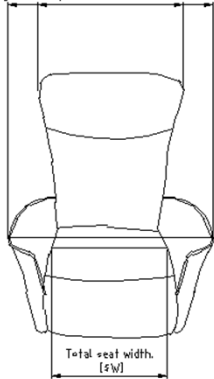

## Article Card

**Model** 5093

**Covers** Madras, Semianiline, Nature, Toledo, Fabric

Body part	Foam	Elastic layer	
seat		flat spring	NO
back		bonell spring	NO
arm		topline spring	NO
headrest		Nosag Springs	YES
footstol			

Frame construction materials	
solid wood	YES
cheapboard	NO
fiberboard	YES
plywood	YES
steal frame	YES

**Colli** 1

Available functions	
Manual headrest Height adj.	NO
Manual headrest angle adj.	YES
Electrical back angle adj.	YES
Automatic	NO
Manual	NO
Legget-E	YES
Legget-M	YES
Spring Gas	YES
Slide	NO
Lift-Up	NO

## MEASUREMENTS:

All measurements can be different about 2-3 cm !

Total Width of chair. [W]  
Depending on model, dim. taken from back or between arms.

	Size	Height [H] [cm]	Seat height [SH] [cm]
DISC BASE WOODEN	S	111	45
	M	116	47
	L	120	50
MASIVE SOKKEL	S	115	49
	M	118,5	49,5
	L	122,5	52,5
ELEGANT	S	111	45
	M	116	47
	L	120	50

Dimension on Elegant

Size	Width [W]	Height [H]	Depth [D]	Seat depth [SD]	Seat height [SH]	Seat Width [SW]	Lie area
	[cm]	[cm]	[cm]	[cm]	[cm]	[cm]	[m <sup>2</sup> ]
5093 S	85	111	78	51	45	52	
5093 M	85	116	79	51	47	52	
5093 L	90	120	83	54	50	55	