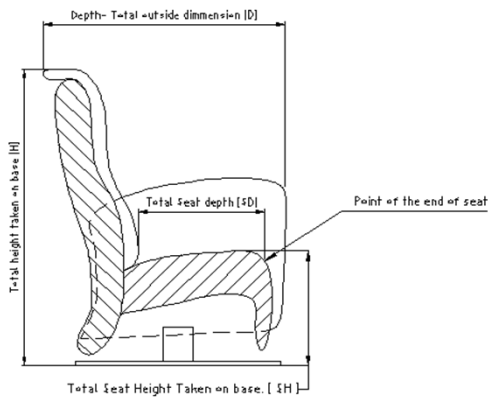

Frame construction materials	
solid wood	YES
cheapboard	NO
fiberboard	YES
plywood	YES
steal frame	YES

**Colli** 1

Available functions	
Manual headrest Height adj.	NO
Manual headrest angle adj.	YES
Electrical back angle adj.	YES
Automatic	NO
Manual	NO
Legget-E	YES
Legget-M	YES
Spring Gas	YES
Slide	NO
Lift-Up	NO

## MEASUREMENTS:

All measurements can be different about 2-3 cm !

Total Width of chair. [W]  
Depending on model, dim. taken from back or between arms.

	Size	Height [H] [cm]	Seat height [SH] [cm]
DISC BASE WOODEN	S	111	45
	M	116	47
	L	120	50
MASIVE SOKKEL	S	115	49
	M	118,5	49,5
	L	122,5	52,5
ELEGANT	S	111	45
	M	116	47
	L	120	50

Dimension on Elegant

Size	Width [W]	Height [H]	Depth [D]	Seat depth [SD]	Seat height [SH]	Seat Width [SW]	Lie area
	[cm]	[cm]	[cm]	[cm]	[cm]	[cm]	[m <sup>2</sup> ]
5093 S	85	111	78	51	45	52	
5093 M	85	116	79	51	47	52	
5093 L	90	120	83	54	50	55	

Size	Weight netto	Weight brutto	Volume netto	Volume brutto	Bedclothes Box
	[kg]	[kg]	[m <sup>3</sup> ]	[m <sup>3</sup> ]	[m <sup>3</sup> ]
5093 S			0,74	0,79	-
5093 M			0,78	0,83	
5093 L			0,90	0,96	

2014-12-22