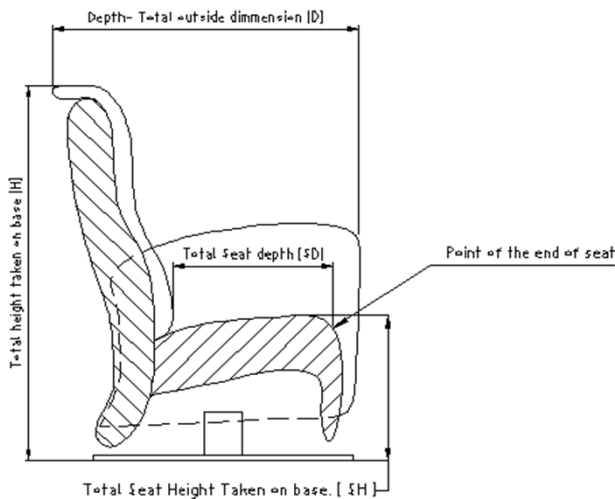

Colli	1
-------	---

MEASUREMENTS:

All measurements can be different about 2-3 cm !

Total Width of chair. [W]
Depending on model, dim. taken from back of between arms.

	Size	Height [H]	Seat height [SH]
		[cm]	[cm]
DISC BASE WOODEN / METAL	S	111	45
	M	115	47
	L	119	49
MASIVE	S	115	49
	M	117,5	49,5
	L	121,5	51,5
ELEGANT	S	111	45
	M	115	47
	L	119	49

Dimensions on Elegant

Size	Width [W]	Height [H]	Depth [D]	Seat depth [SD]	Seat height [SH]	Seat Width [SW]	Lie area
	[cm]	[cm]	[cm]	[cm]	[cm]	[cm]	[m2]
5054 S	65	111	81	51	45	54	
5054 M	65	115	81	51	47	54	
5054 L	69	119	84	52	49	57	

Size	Weight netto	Weight brutto	Volume netto	Volume brutto	Bedclothes Box
	[kg]	[kg]	[m ³]	[m ³]	[m3]
5054 S			0,59	0,63	-
5054 M			0,61	0,66	
5054 L			0,67	0,72	

2015-01-15