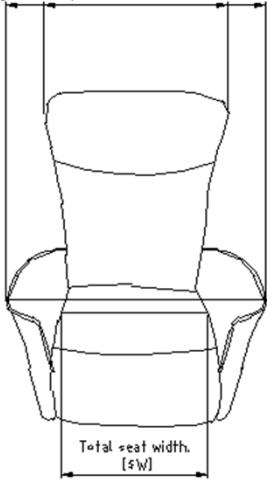

Article Card

Model	5854
--------------	------

Covers	Madras, Semianiline, Nature, Toledo, Fabric
---------------	---

Body part	Foam	Elastic layer	
seat		flat spring	NO
back		bonell spring	NO
arm		topline spring	NO
headrest		Nosag Springs	YES
footstol			

Frame construction materials

solid wood	NO
cheapboard	NO
fiberboard	YES
plywood	YES
steal frame	YES

Available functions

Manual headrest Height adj.	NO
Manual headrest angle adj.	YES
Electrical back angle adj.	YES
Automatic	NO
Manual	NO
Legget-E	YES
Legget-M	YES
Spring Gas	NO
Slide	NO
Lift-Up	NO

Colli	1
-------	---

MEASUREMENTS:

All measurements can be different about 2-3 cm !

Total Width of chair. [W]
Depending on model, dim. taken from back of between arms.

	Size	Height [H]	Seat height [SH]
		[cm]	[cm]
DISC BASE WOODEN / METAL	S	111	45
	M	115	47
	L	119	49
MASIVE	S	115	49
	M	117,5	49,5
	L	121,5	51,5
ELEGANT	S	111	45
	M	115	47
	L	119	49

Dimensions on Elegant

Size	Width [W]	Height [H]	Depth [D]	Seat depth [SD]	Seat height [SH]	Seat Width [SW]	Lie area
	[cm]	[cm]	[cm]	[cm]	[cm]	[cm]	[m2]
5054 S	65	111	81	51	45	54	
5054 M	65	115	81	51	47	54	
5054 L	69	119	84	52	49	57	