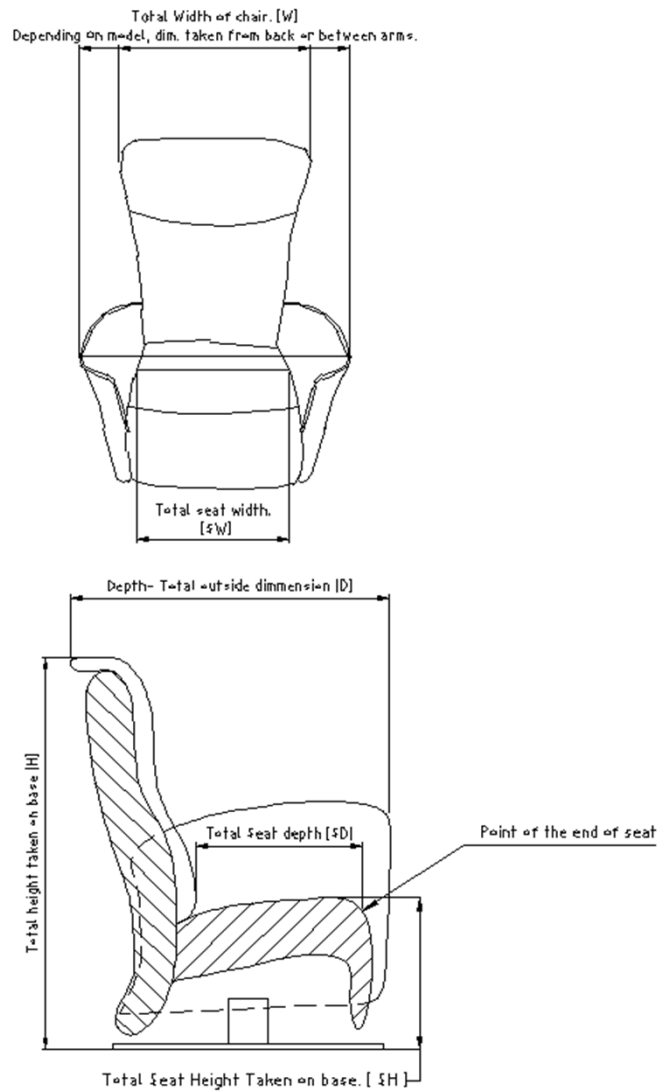

Article Card

Model

4729

Covers

Madras, Semianiline, Nature, Toledo, Fabric

Body part	Foam	Elastic layer	
seat	HR 3038	flat spring	NO
back	Cold Foam + HR 2618	bonell spring	NO
arm	VP 2542 + VP 1830	topline spring	NO
headrest		Nosag Springs	YES
footstol			

Frame construction materials

solid wood	NO
cheapboard	NO
fiberboard	YES
plywood	YES
steal frame	YES

Colli 1

Manual	Button
Electric	Panel with 4 button

Available functions

Manual headrest Height adj.	NO
Manual headrest angle adj.	YES
Electrical back angle adj.	YES
Automatic	YES
Manual	YES
Legget-E	NO
Legget-M	NO
Spring Gas	YES
Slide	NO
Lift-Up	NO

MEASUREMENTS:

All measurements can be different about 2-3 cm !

Size	Width [W]	Height [H]	Depth [D]	Seat depth [SD]	Seat height [SH]	Seat Width [SW]	Lie area
	[cm]	[cm]	[cm]	[cm]	[cm]	[cm]	[m2]
4729 S	76	109	82	49	45	48	
4729 M	76	113	82	50	47	48	
4729 L	80	117	84	52	49	52	

Size	Weight netto	Weight brutto	Volume netto	Volume brutto	Bedclothes Box
	[kg]	[kg]	[m ³]	[m ³]	[m3]
4729 S			0,66	0,70	-
4729 M			0,67	0,72	
4729 L			0,77	0,82	

2015-10-13