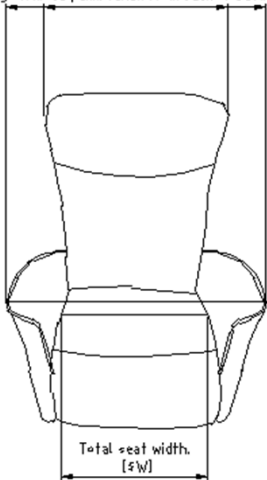

### Available functions

Manual headrest Height adj.	NO
Manual headrest angle adj.	YES
Electrical back angle adj.	YES
Automatic	NO
Manual	NO
Legget-E	YES
Legget-M	YES
Spring Gas	YES
Slide	NO
Lift-Up	NO

**Colli** 1

## MEASUREMENTS:

All measurements can be different about 2-3 cm !

Total Width of chair. [W]  
Depending on model, dim. taken from back of between arms.

Size	Height [H]	Seat height [SH]
	[cm]	[cm]
DISC BASE WOODEN / METAL	S	110
	M	115
	L	118
MASIVE	S	114
	M	117,5
	L	120,5
ELEGANT	S	110
	M	115
	L	118

Dimensions on Elegant

Size	Width [W]	Height [H]	Depth [D]	Seat depth [SD]	Seat height [SH]	Seat Width [SW]	Lie area
	[cm]	[cm]	[cm]	[cm]	[cm]	[cm]	[m2]
5059 S	73	110	78	51	45	48	
5059 M	73	115	78	51	47	48	
5059 L	77	118	80	53	49	52	