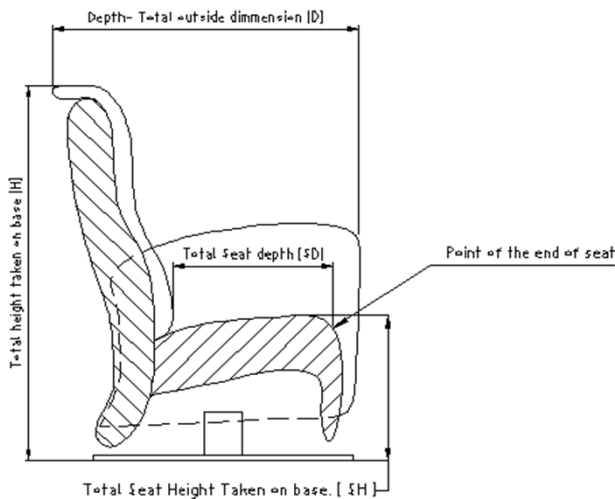

### Available functions

Manual headrest Height adj.	NO
Manual headrest angle adj.	YES
Electrical back angle adj.	YES
Automatic	NO
Manual	NO
Legget-E	YES
Legget-M	YES
Spring Gas	YES
Slide	NO
Lift-Up	NO

**Colli** 1

## MEASUREMENTS:

All measurements can be different about 2-3 cm !

Total Width of chair. [W]  
Depending on model, dim. taken from back of between arms.

Size	Height [H]	Seat height [SH]
	[cm]	[cm]
DISC BASE WOODEN / METAL	S	110
	M	115
	L	118
MASIVE	S	114
	M	117,5
	L	120,5
ELEGANT	S	110
	M	115
	L	118

Dimensions on Elegant

Size	Width [W]	Height [H]	Depth [D]	Seat depth [SD]	Seat height [SH]	Seat Width [SW]	Lie area
	[cm]	[cm]	[cm]	[cm]	[cm]	[cm]	[m2]
5059 S	73	110	78	51	45	48	
5059 M	73	115	78	51	47	48	
5059 L	77	118	80	53	49	52	

Size	Weight netto	Weight brutto	Volume netto	Volume brutto	Bedclothes Box
	[kg]	[kg]	[m <sup>3</sup> ]	[m <sup>3</sup> ]	[m3]
5059 S			0,74	0,79	-
5059 M			0,69	0,74	
5059 L			0,78	0,83	

2015-02-02

S, M - po seri zero