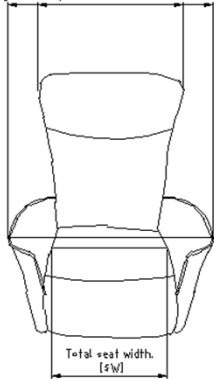

Article Card

Model 5093

Covers Madras, Semianiline, Nature, Toledo, Fabric

Body part	Foam	Elastic layer	
seat		flat spring	NO
back		bonell spring	NO
arm		topline spring	NO
headrest		Nosag Springs	YES
footstol			

Frame construction materials	
solid wood	YES
cheapboard	NO
fiberboard	YES
plywood	YES
steal frame	YES

Colli 1

Available functions	
Manual headrest Height adj.	NO
Manual headrest angle adj.	YES
Electrical back angle adj.	YES
Automatic	NO
Manual	NO
Legget-E	YES
Legget-M	YES
Spring Gas	YES
Slide	NO
Lift-Up	NO

MEASUREMENTS:

All measurements can be different about 2-3 cm !

Total Width of chair. [W]
Depending on model, dim. taken from back or between arms.

	Size	Height [H] [cm]	Seat height [SH] [cm]
DISC BASE WOODEN	S	111	45
	M	116	47
	L	120	50
MASIVE SOKKEL	S	115	49
	M	118,5	49,5
	L	122,5	52,5
ELEGANT	S	111	45
	M	116	47
	L	120	50

Dimension on Elegant

Size	Width [W]	Height [H]	Depth [D]	Seat depth [SD]	Seat height [SH]	Seat Width [SW]	Lie area
	[cm]	[cm]	[cm]	[cm]	[cm]	[cm]	[m ²]
5093 S	85	111	78	51	45	52	
5093 M	85	116	79	51	47	52	
5093 L	90	120	83	54	50	55	