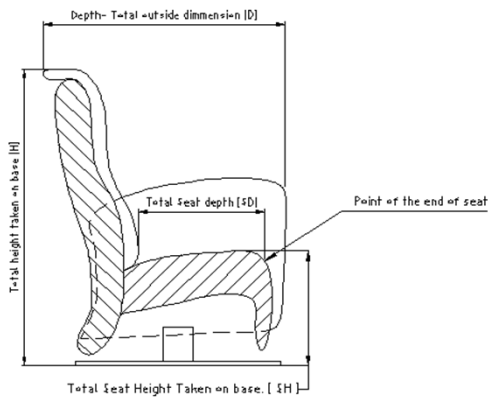

Frame construction materials	
solid wood	YES
cheapboard	NO
fiberboard	YES
plywood	YES
steal frame	YES

Colli 1

Available functions	
Manual headrest Height adj.	NO
Manual headrest angle adj.	YES
Electrical back angle adj.	YES
Automatic	NO
Manual	NO
Legget-E	YES
Legget-M	YES
Spring Gas	YES
Slide	NO
Lift-Up	NO

MEASUREMENTS:

All measurements can be different about 2-3 cm !

Total Width of chair. [W]
Depending on model, dim. taken from back or between arms.

	Size	Height [H] [cm]	Seat height [SH] [cm]
DISC BASE WOODEN	S	111	45
	M	116	47
	L	120	50
MASIVE SOKKEL	S	115	49
	M	118,5	49,5
	L	122,5	52,5
ELEGANT	S	111	45
	M	116	47
	L	120	50

Dimension on Elegant

Size	Width [W]	Height [H]	Depth [D]	Seat depth [SD]	Seat height [SH]	Seat Width [SW]	Lie area
	[cm]	[cm]	[cm]	[cm]	[cm]	[cm]	[m ²]
5093 S	85	111	78	51	45	52	
5093 M	85	116	79	51	47	52	
5093 L	90	120	83	54	50	55	

Size	Weight netto	Weight brutto	Volume netto	Volume brutto	Bedclothes Box
	[kg]	[kg]	[m ³]	[m ³]	[m ³]
5093 S			0,74	0,79	-
5093 M			0,78	0,83	
5093 L			0,90	0,96	

2014-12-22