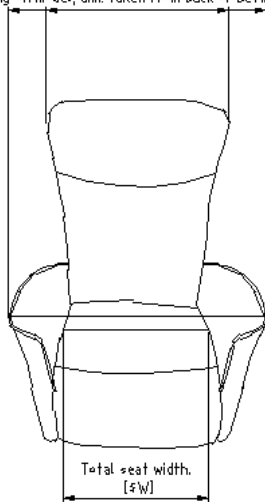

Article Card

Model 7600 FM / FEL

Covers Madras, Semianiline, Soleda, Anilux, Fabric

Body part	Elastic layer		
seat	Molded foam	flat spring	YES
back	Molded foam	topline spring	NO
arm	VP 2542		
headrest	Molded foam		
footstol			

Frame construction materials	
solid wood	NO
cheapboard	NO
fiberboard	NO
plywood	YES
steal frame	YES

Colli 1

Manual	Handle Inside / Outside
Electric	Button

Available functions	
Manual headrest Height adj.	YES
Manual headrest angle adj.	YES
Electrical back angle adj.	YES
Automatic	YES
Manual	YES
Legget-E	NO
Legget-M	YES
Spring Gas	YES
Slide	NO
Lift-Up	NO

MEASUREMENTS:

All measurements can be different about 2-3 cm !

Total Width of chair. [W]
Depending on model, dim. taken from back or between arms.

Measurement on EB

Size	Width [W]	Height [H]	Depth [D]	Seat depth [SD]	Seat height [SH]	Seat Width [SW]	Lie area
	[cm]	[cm]	[cm]	[cm]	[cm]	[cm]	[m2]
7600 SFEL	76	104/113	84	50	44	46	
7600 MFEL	76	106/115	84	50	46	46	
7600 LFEL	80	112/121	87	53	48	50	