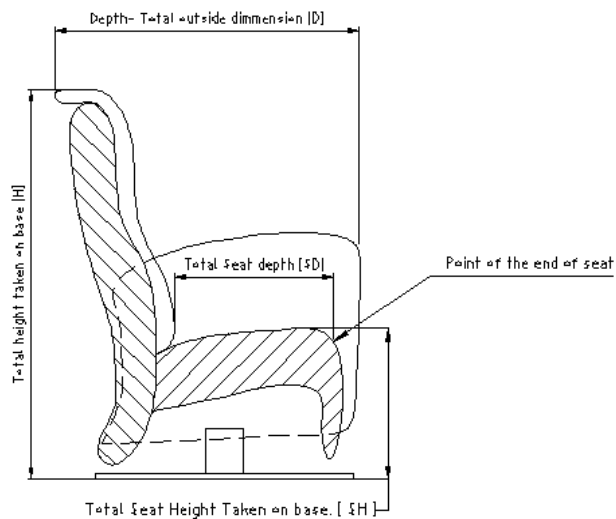

Frame construction materials	
solid wood	NO
cheapboard	NO
fiberboard	NO
plywood	YES
steal frame	YES

Colli 1

Manual	Handle Inside / Outside
Electric	Button

Available functions	
Manual headrest Height adj.	YES
Manual headrest angle adj.	YES
Electrical back angle adj.	YES
Automatic	YES
Manual	YES
Legget-E	NO
Legget-M	YES
Spring Gas	YES
Slide	NO
Lift-Up	NO

MEASUREMENTS:

All measurements can be different about 2-3 cm !

Total Width of chair. [W]
Depending on model, dim. taken from back or between arms.

Measurement on EB

Size	Width [W]	Height [H]	Depth [D]	Seat depth [SD]	Seat height [SH]	Seat Width [SW]	Lie area
	[cm]	[cm]	[cm]	[cm]	[cm]	[cm]	[m2]
7600 SFEL	76	104/113	84	50	44	46	
7600 MFEL	76	106/115	84	50	46	46	
7600 LFEL	80	112/121	87	53	48	50	

Size	Weight netto	Weight brutto	Volume netto	Volume brutto	Bedclothes Box
	[kg]	[kg]	[m ³]	[m ³]	[m3]
7600 SFEL	33	35,3	0,65	0,70	-
7600 MFEL	34	36,4	0,66	0,71	
7600 LFEL	36	38,5	0,77	0,82	

05.08.2019