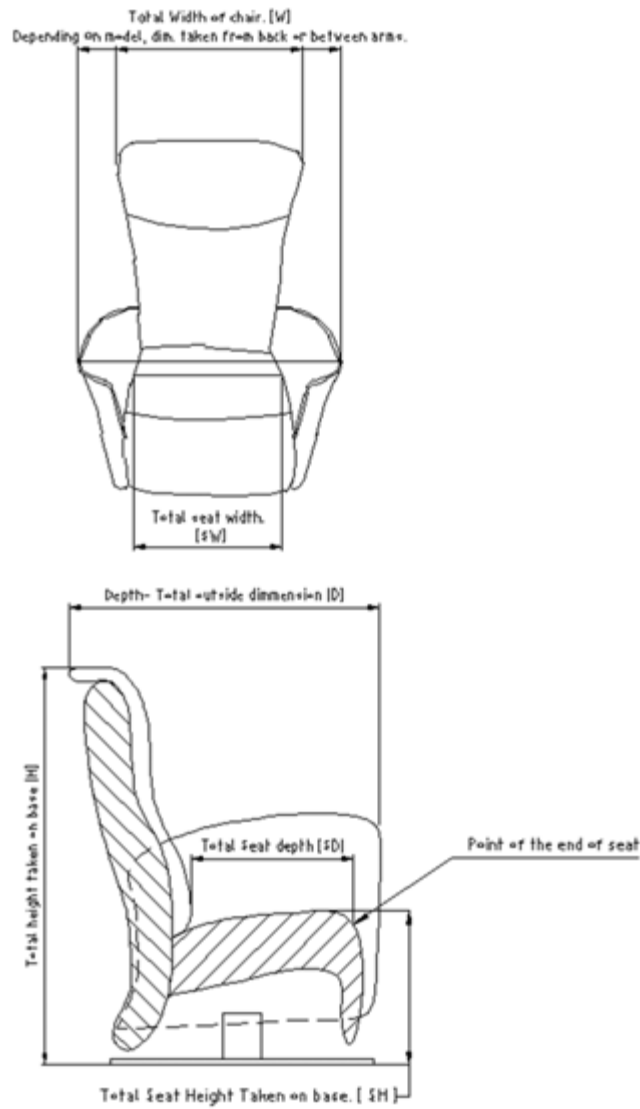

Article Card

Model 6461

Covers

Madras, Semianiline, Nature, Toledo, Fabric

Body part	Foam	Elastic layer	
seat	Cold Foam	flat spring	NO
back	Cold Foam + HR 2808	bonell spring	NO
arm	HR 2618 + VP 4070	topline spring	NO
headrest		Nosag Springs	YES
footstol			

Frame construction materials

solid wood	YES
cheapboard	NO
fiberboard	YES
plywood	YES
steal frame	YES

Colli 1

Manual	Handle
Electric	Wireless Pilot

Available functions

Manual headrest Height adj.	NO
Manual headrest angle adj.	YES
Electrical back angle adj.	NO
Automatic	YES
Manual	YES
Legget-E	YES
Legget-M	YES
Spring Gas	YES
Slide	NO
Lift-Up	NO

MEASUREMENTS:

All measurements can be different about 2-3 cm !

Dimensions on DDB

Size	Width [W]	Height [H]	Depth [D]	Seat depth [SD]	Seat height [SH]	Seat Width [SW]	Lie area
	[cm]	[cm]	[cm]	[cm]	[cm]	[cm]	[m ²]
6461 S	84	110	84	50	46	52	
6461 M	84	114	84	51	48	52	
6461 L	88	119	88	54	50	56	

Size	Weight netto	Weight brutto	Volume netto	Volume brutto	Bedclothes Box
	[kg]	[kg]	[m ³]	[m ³]	[m ³]
6461 S			0,78	0,83	-
6461 M			0,80	0,86	
6461 L			0,85	0,91	

2016-10-03